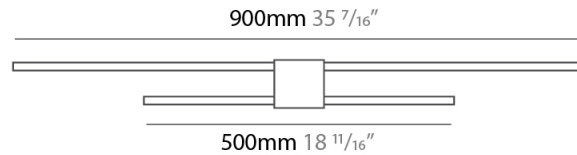

PROJECT
TYPE
SPECIFIER
QUANTITY
DATE

ORIZZONTE SURFACE

D43022-

base number
Color   Finish
Temperature   Options

1. To build a product code in our configurator select the specify button on the base model # product page
2. To build a manual product code on this datasheet choose from the options listed below in blue font and add the suffix to the base model #

GENERAL

Series: Orizzonte
Brand: Icone
Division: Design
Mounting Type: Surface
Mounting Location: Wall
Subcategory: Picture Light

PHYSICAL

Shape: Rectangle
Length (mm): 900
Length (in): 35 7/16
Height (mm): 60
Height (in): 2 3/8
Extension (mm): 100
Extension (in): 3 15/16
Light Distribution: Direct / Indirect
Fixture Finish: WHI / CHR / BGD
Fixture Material: Brass

ELECTRICAL

Lamp Type: LED
Total Output Wattage (W): 15.36
Dimming: Non-Dimmable
Driver Included: Yes
Driver Location: Integrated
Driver Type: Constant Current - 120Vac
Driver Class: Class 2
Input Voltage (V): 120 - 277
Output Voltage (V): 12
Upon Request: (Not included - see components) Remote: 0-10Vdc dimming / Non-dimming 120/277Vac / Phase dimming 120Vac (ELV - Trailing Edge)

LED

Color Temperature (°K): 2700 / 3000
Nominal Lumen (lm): 1320
CRI: >90 CRI
Lamp Life (hrs): 50000

OPTICAL

RATINGS AND CERTIFICATIONS

Certified By: Certified for North American Standards
IP rating: IP20