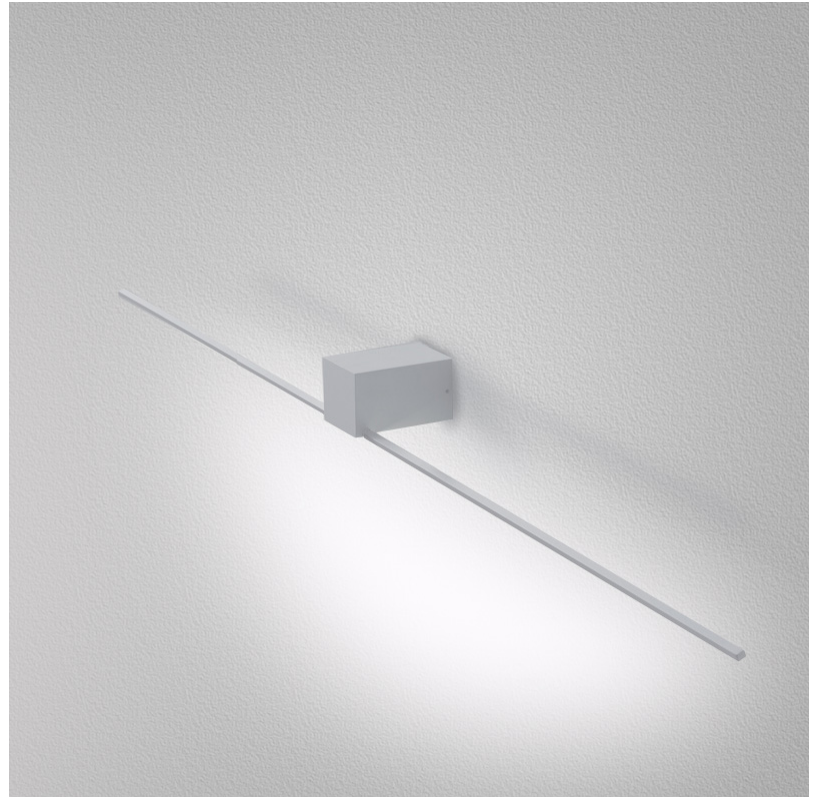

PROJECT
TYPE
SPECIFIER
QUANTITY
DATE

ORIZZONTE SURFACE

D43017- -
base number   Color   Finish
                         Temperature   Options

1. To build a product code in our configurator select the specify button on the base model # product page
2. To build a manual product code on this datasheet choose from the options listed below in blue font and add the suffix to the base model #

GENERAL

Series: Orizzonte
Brand: Icone
Division: Design
Mounting Type: Surface
Mounting Location: Wall
Subcategory: Picture Light

PHYSICAL

Shape: Rectangle
Length (mm): 900
Length (in): 35 7/16
Height (mm): 60
Height (in): 2 3/8
Extension (mm): 100
Extension (in): 3 15/16
Light Distribution: Direct / Indirect
Fixture Finish: WHI / CHR / BGD
Fixture Material: Brass

ELECTRICAL

Lamp Type: LED
Total Output Wattage (W): 10.56
Dimming: Non-Dimming / Phase Dimming (120vac Only)
Driver Included: Yes
Driver Location: Integrated
Driver Type: Constant Current - 120Vac
Driver Class: Class 2
Input Voltage (V): 120 - 277
Output Voltage (V): 12
Upon Request: Remote: 0-10Vdc dimming / Non-dimming 120/277Vac

LED

Color Temperature (°K): 2700 / 3000
Nominal Lumen (lm): 880
CRI: >90 CRI
Lamp Life (hrs): 50000

OPTICAL

RATINGS AND CERTIFICATIONS

Certified By: Certified for North American Standards
IP rating: IP20

900mm 35 7/16"