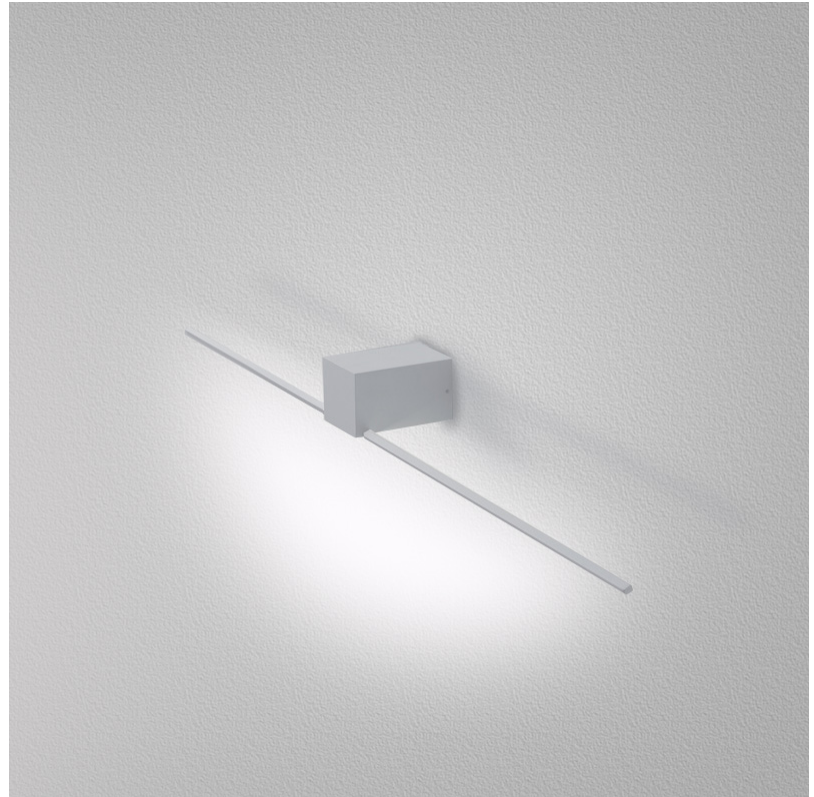

PROJECT
TYPE
SPECIFIER
QUANTITY
DATE

ORIZZONTE SURFACE

D43016- -
base number   Color   Finish
                         Temperature   Options

1. To build a product code in our configurator select the specify button on the base model # product page
2. To build a manual product code on this datasheet choose from the options listed below in blue font and add the suffix to the base model #

GENERAL

Series: Orizzonte
Brand: Icone
Division: Design
Mounting Type: Surface
Mounting Location: Wall
Subcategory: Picture Light

PHYSICAL

Shape: Rectangle
Length (mm): 500
Length (in): 19 ¹¹/₁₆
Height (mm): 60
Height (in): 2 ³/₈
Extension (mm): 100
Extension (in): 3 ¹⁵/₁₆
Light Distribution: Direct / Indirect
Fixture Finish: WHI / CHR / BGD
Fixture Material: Brass

ELECTRICAL

Lamp Type: LED
Total Output Wattage (W): 4.8
Dimming: Non-Dimming / Phase Dimming (120vac Only)
Driver Included: Yes
Driver Location: Integrated
Driver Type: Constant Current - 120Vac
Driver Class: Class 2
Input Voltage (V): 120 - 277
Output Voltage (V): 12
Upon Request: (Not included - see components) Remote: 0-10Vdc dimming / Non-dimming 120/277Vac

LED

Color Temperature (°K): 2700 / 3000
Nominal Lumen (lm): 440
CRI: >90 CRI
Lamp Life (hrs): 50000

OPTICAL

RATINGS AND CERTIFICATIONS

Certified By: Certified for North American Standards
IP rating: IP20