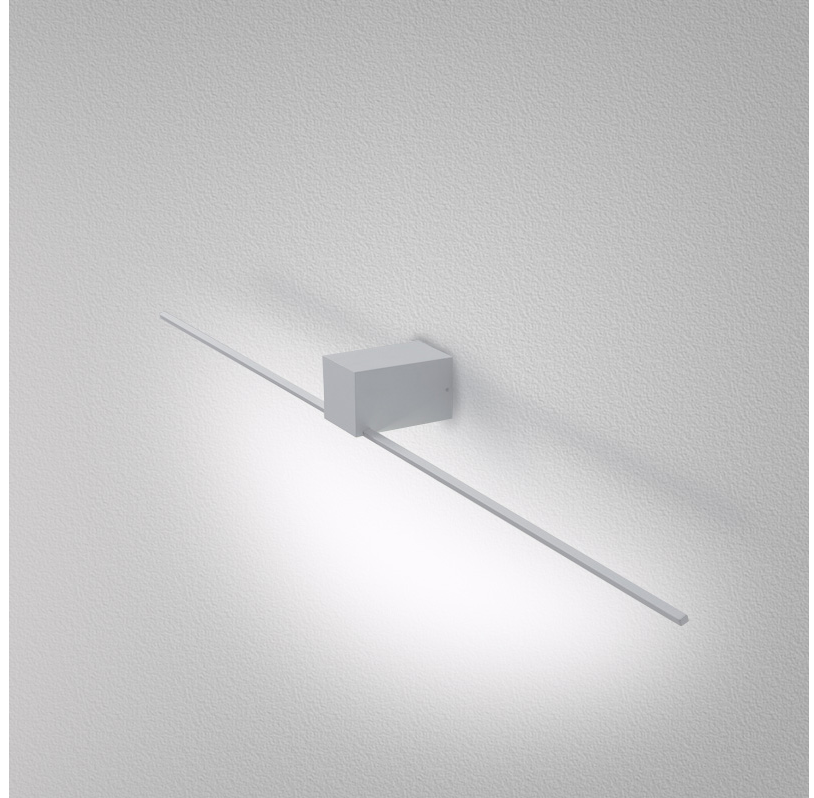

ORIZZONTE SURFACE

D43013-

base number   Color   Finish
Temperature   Options

1. To build a product code in our configurator select the specify button on the base model # product page
2. To build a manual product code on this datasheet choose from the options listed below in blue font and add the suffix to the base model #

GENERAL

Series: Orizzonte
Brand: Icone
Division: Design
Mounting Type: Surface
Mounting Location: Wall
Subcategory: Picture Light

PHYSICAL

Shape: Rectangle
Length (mm): 700
Length (in): 27 ⁹/₁₆
Height (mm): 60
Depth (mm): 100
Height (in): 2 ³/₈
Depth (in): 3 ¹⁵/₁₆
Light Distribution: Direct / Indirect
Fixture Finish: WHI / CHR / BGD
Fixture Material: Brass

ELECTRICAL

Lamp Type: LED
Total Output Wattage (W): 7.92
Dimming: Non-Dimming / Phase Dimming (120vac Only)
Driver Included: Yes
Driver Location: Integrated
Driver Type: Constant Current - 120Vac
Driver Class: Class 2
Input Voltage (V): 120 - 277
Output Voltage (V): 12
Upon Request: Remote: 0-10Vdc dimming / Non-dimming 120/277Vac

LED

Color Temperature (°K): 2700 / 3000
Nominal Lumen (lm): 660
CRI: >90 CRI
Lamp Life (hrs): 50000

OPTICAL

RATINGS AND CERTIFICATIONS

Certified By: Certified for North American Standards
IP rating: IP20

PROJECT	_____
TYPE	_____
SPECIFIER	_____
QUANTITY	_____
DATE	_____

700mm 27 ⁹/₁₆"