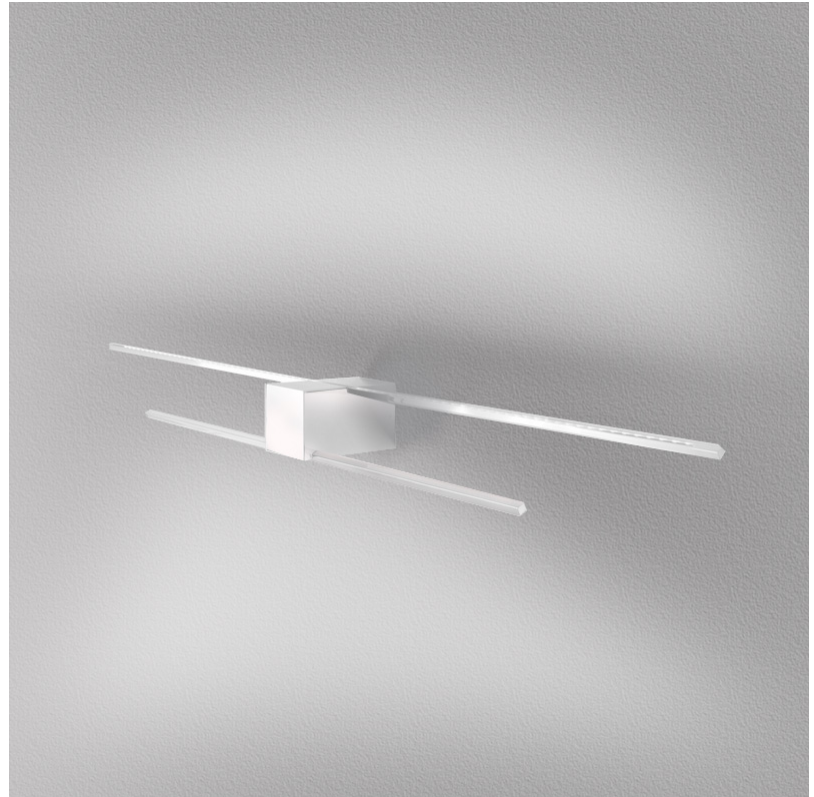

PROJECT
TYPE
SPECIFIER
QUANTITY
DATE

ORIZZONTE SURFACE

D43022-

base number
Color   Finish
Temperature   Options

1. To build a product code in our configurator select the specify button on the base model # product page
2. To build a manual product code on this datasheet choose from the options listed below in blue font and add the suffix to the base model #

GENERAL

Series: Orizzonte
Brand: Icone
Division: Design
Mounting Type: Surface
Mounting Location: Wall
Subcategory: Picture Light

PHYSICAL

Shape: Rectangle
Length (mm): 900
Length (in): 35 7/16
Height (mm): 60
Height (in): 2 3/8
Extension (mm): 100
Extension (in): 3 15/16
Light Distribution: Direct / Indirect
Fixture Finish: WHI / CHR / BGD
Fixture Material: Brass

ELECTRICAL

Lamp Type: LED
Total Output Wattage (W): 15.36
Dimming: Non-Dimmable
Driver Included: Yes
Driver Location: Integrated
Driver Type: Constant Current - 120Vac
Driver Class: Class 2
Input Voltage (V): 120 - 277
Output Voltage (V): 12
Upon Request: (Not included - see components) Remote: 0-10Vdc dimming / Non-dimming 120/277Vac / Phase dimming 120Vac (ELV - Trailing Edge)

LED

Color Temperature (°K): 2700 / 3000
Nominal Lumen (lm): 1320
CRI: >90 CRI
Lamp Life (hrs): 50000

OPTICAL

RATINGS AND CERTIFICATIONS

Certified By: Certified for North American Standards
IP rating: IP20